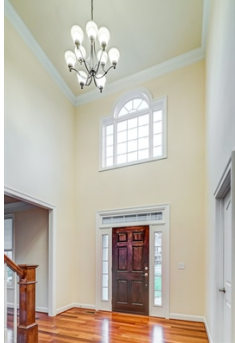

Welcome Home!

$ 599,000

1689 Monet Hill, Charlottesville, VA 22911

WEB: 1689MonetHill.com

- » **Beds:** 4 | **Baths:** 2 Full, 1 Half
- » **MLS #:** 598055
- » **Single Family** | 5,236 ft² | Lot: 21,344 ft²

QR Code

Denise Ramey
www.deniseramey.com
(434) 960-4333 (Denise Cell)
deniserameyrealtor@gmail.com
<http://www.DeniseRamey.com>

Denise Ramey
REAL ESTATE

Long & Foster Real Estate
325 Four Leaf Lane
Suite 100
Charlottesville, VA 22903

Elegant, spacious, home with high-end finishes in a super convenient location!! AND it's been impeccably maintained! Tucked away on a cul-de-sac in a sought-after neighborhood yet close to shopping, restaurants and major employers. The upgraded kitchen features Brazilian cherry floors, abundant custom cabinetry, prep and storage space and is open to the great room. Great flow for comfortable living and easy entertaining. The dining room, living room/library, half bath and laundry area complete the main floor. Enjoy the outdoors in your screened room, the perfect place to relax and enjoy your coffee. Upstairs boasts an enviable owners suite with luxurious ensuite bath and large walk in closet plus 3 additional bedrooms and a full bath. Full, unfinished walk out terrace level just waiting for you to finish or for great storage.